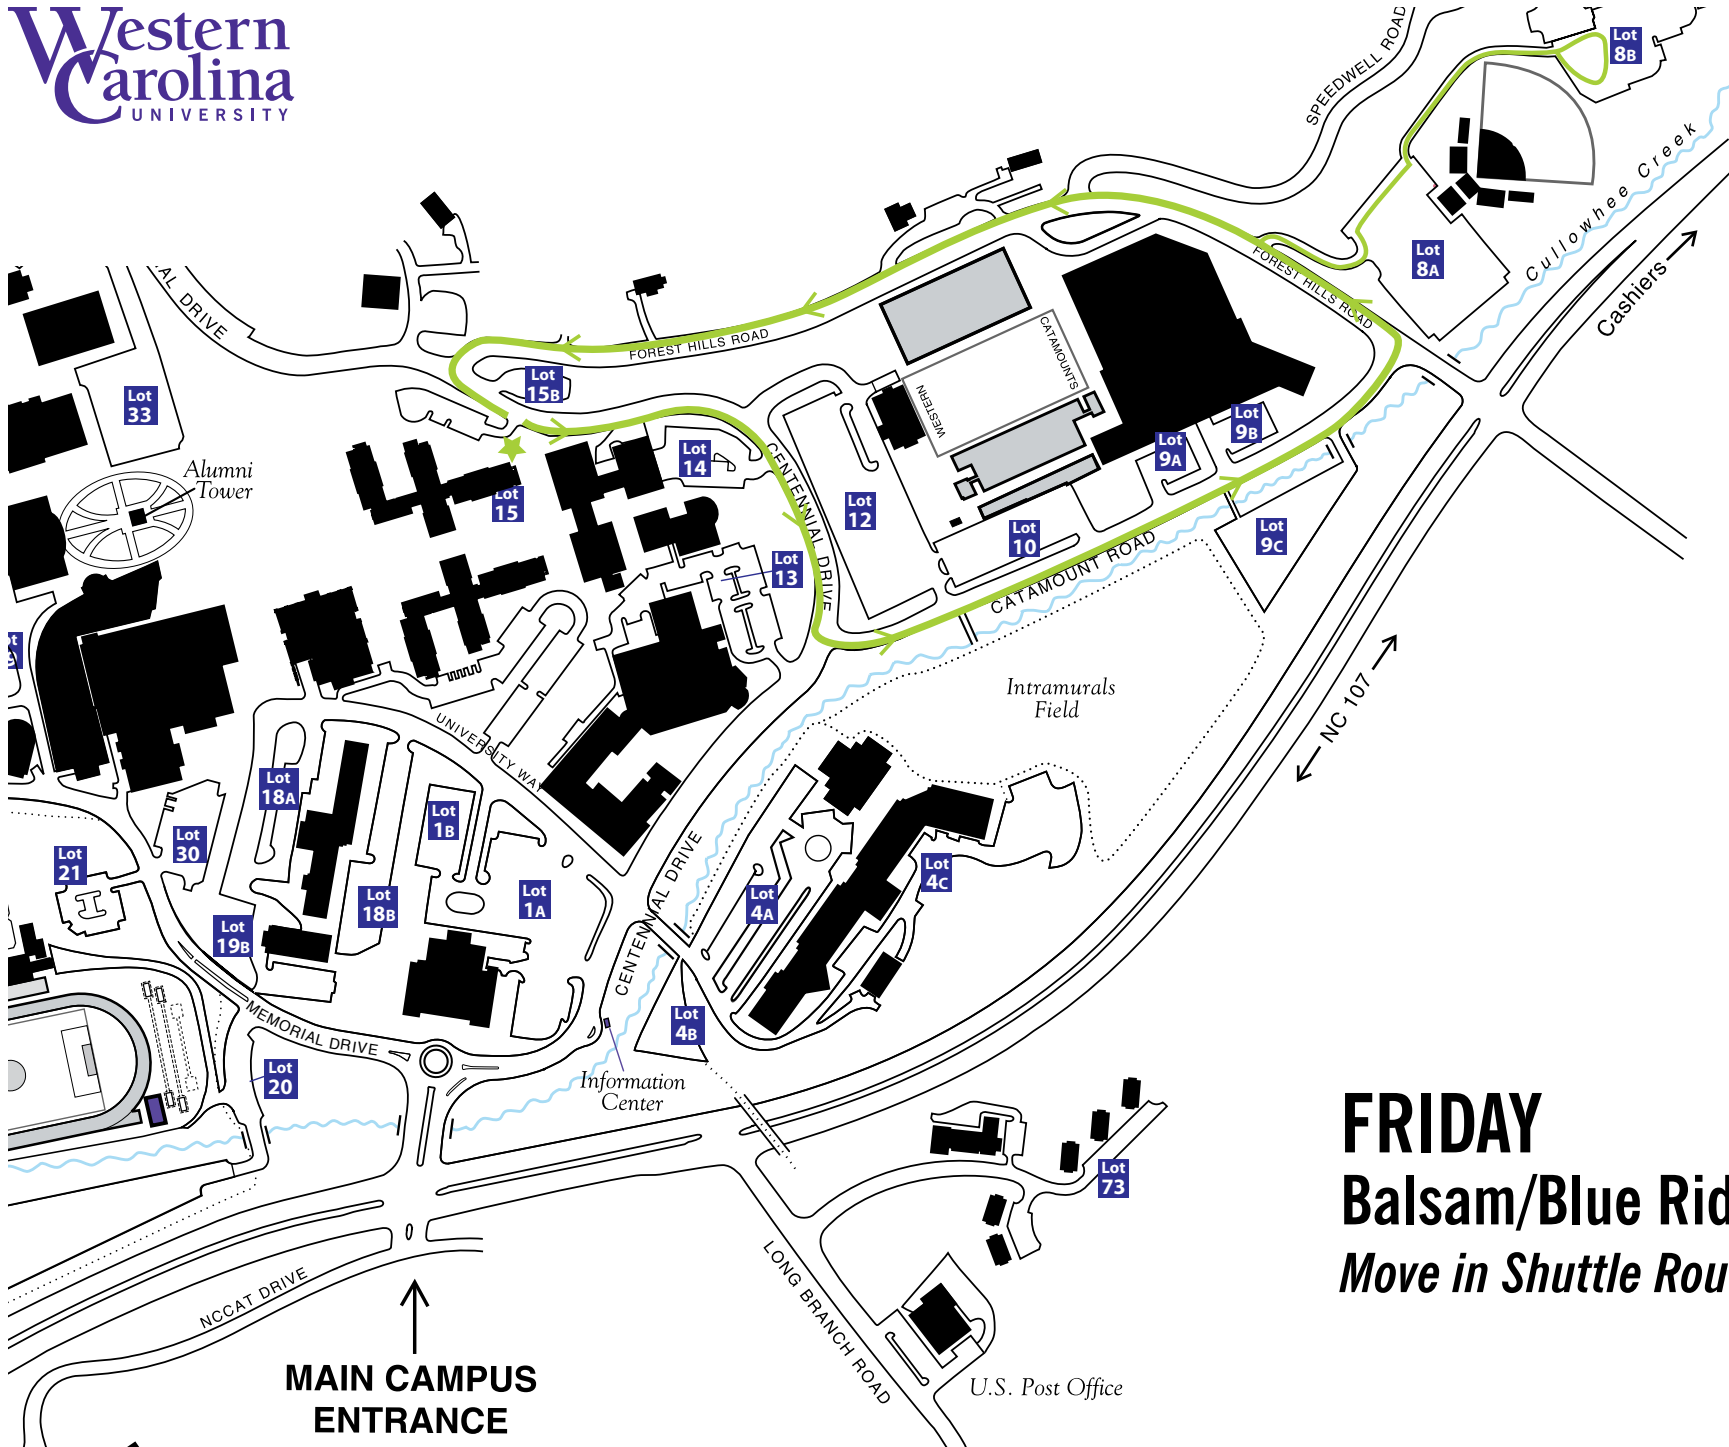

↑
**MAIN CAMPUS
ENTRANCE**

FRIDAY
Scott/Walker
Move in Shuttle Route

FRIDAY
Balsam/Blue Ridge
Move in Shuttle Route