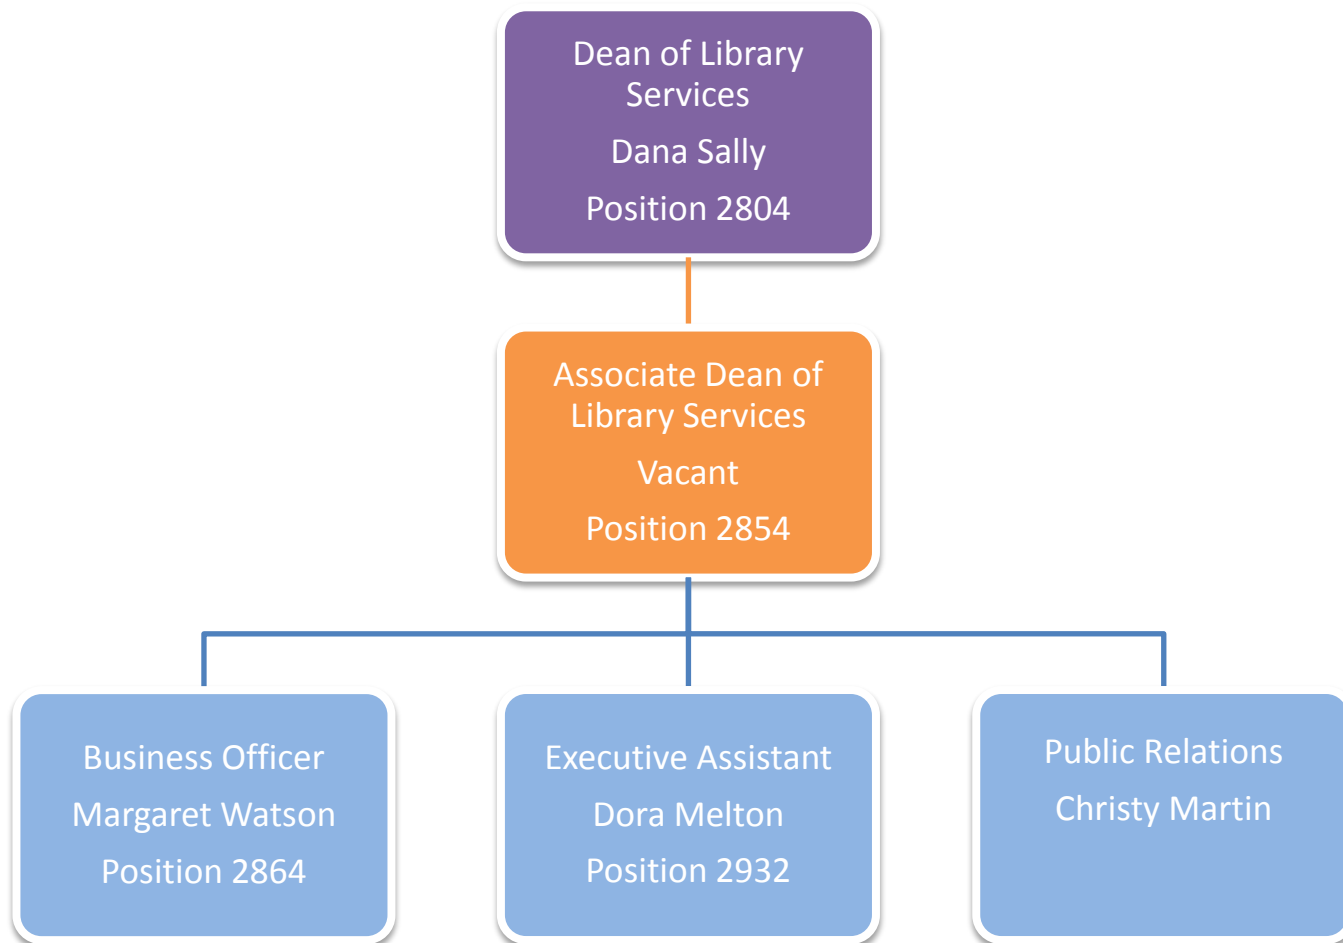

HUNTER LIBRARY ORGANIZATIONAL CHART

Legend:

Purple: Office of the Dean

Red: Department

Green: Programs

Dark blue: Units

Light blue: Individual

Office of the Dean