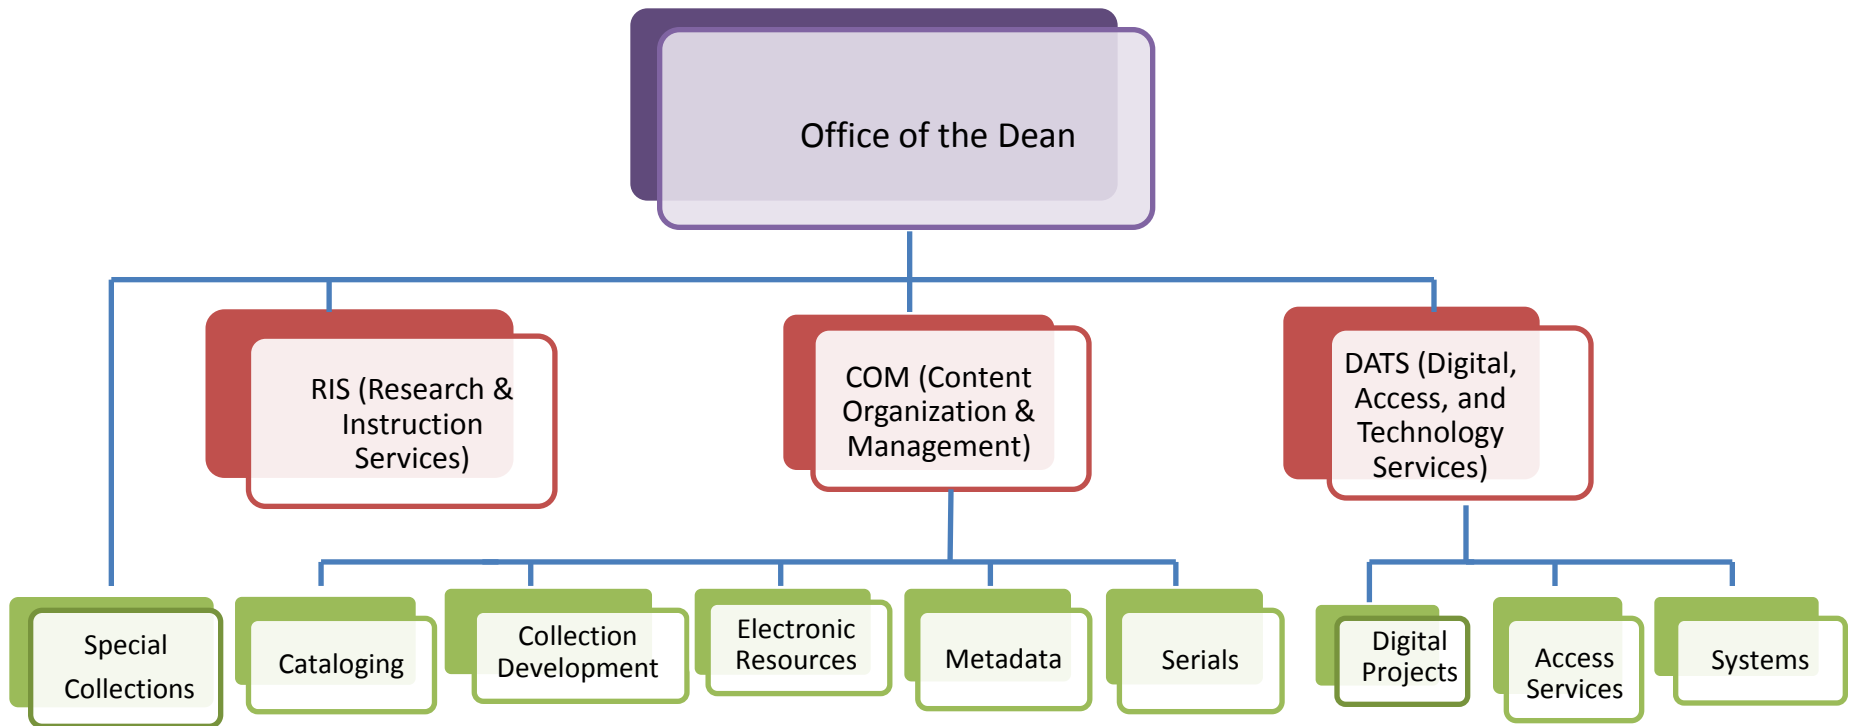

HUNTER LIBRARY ORGANIZATIONAL CHART

Legend:

Purple: Office of the Dean

Red: Department

Green: Programs

Dark blue: Units

Light blue: Individual

Office of the Dean

Special Collections

Content Organization & Management

Research & Instruction Services

Digital, Access & Technology Services