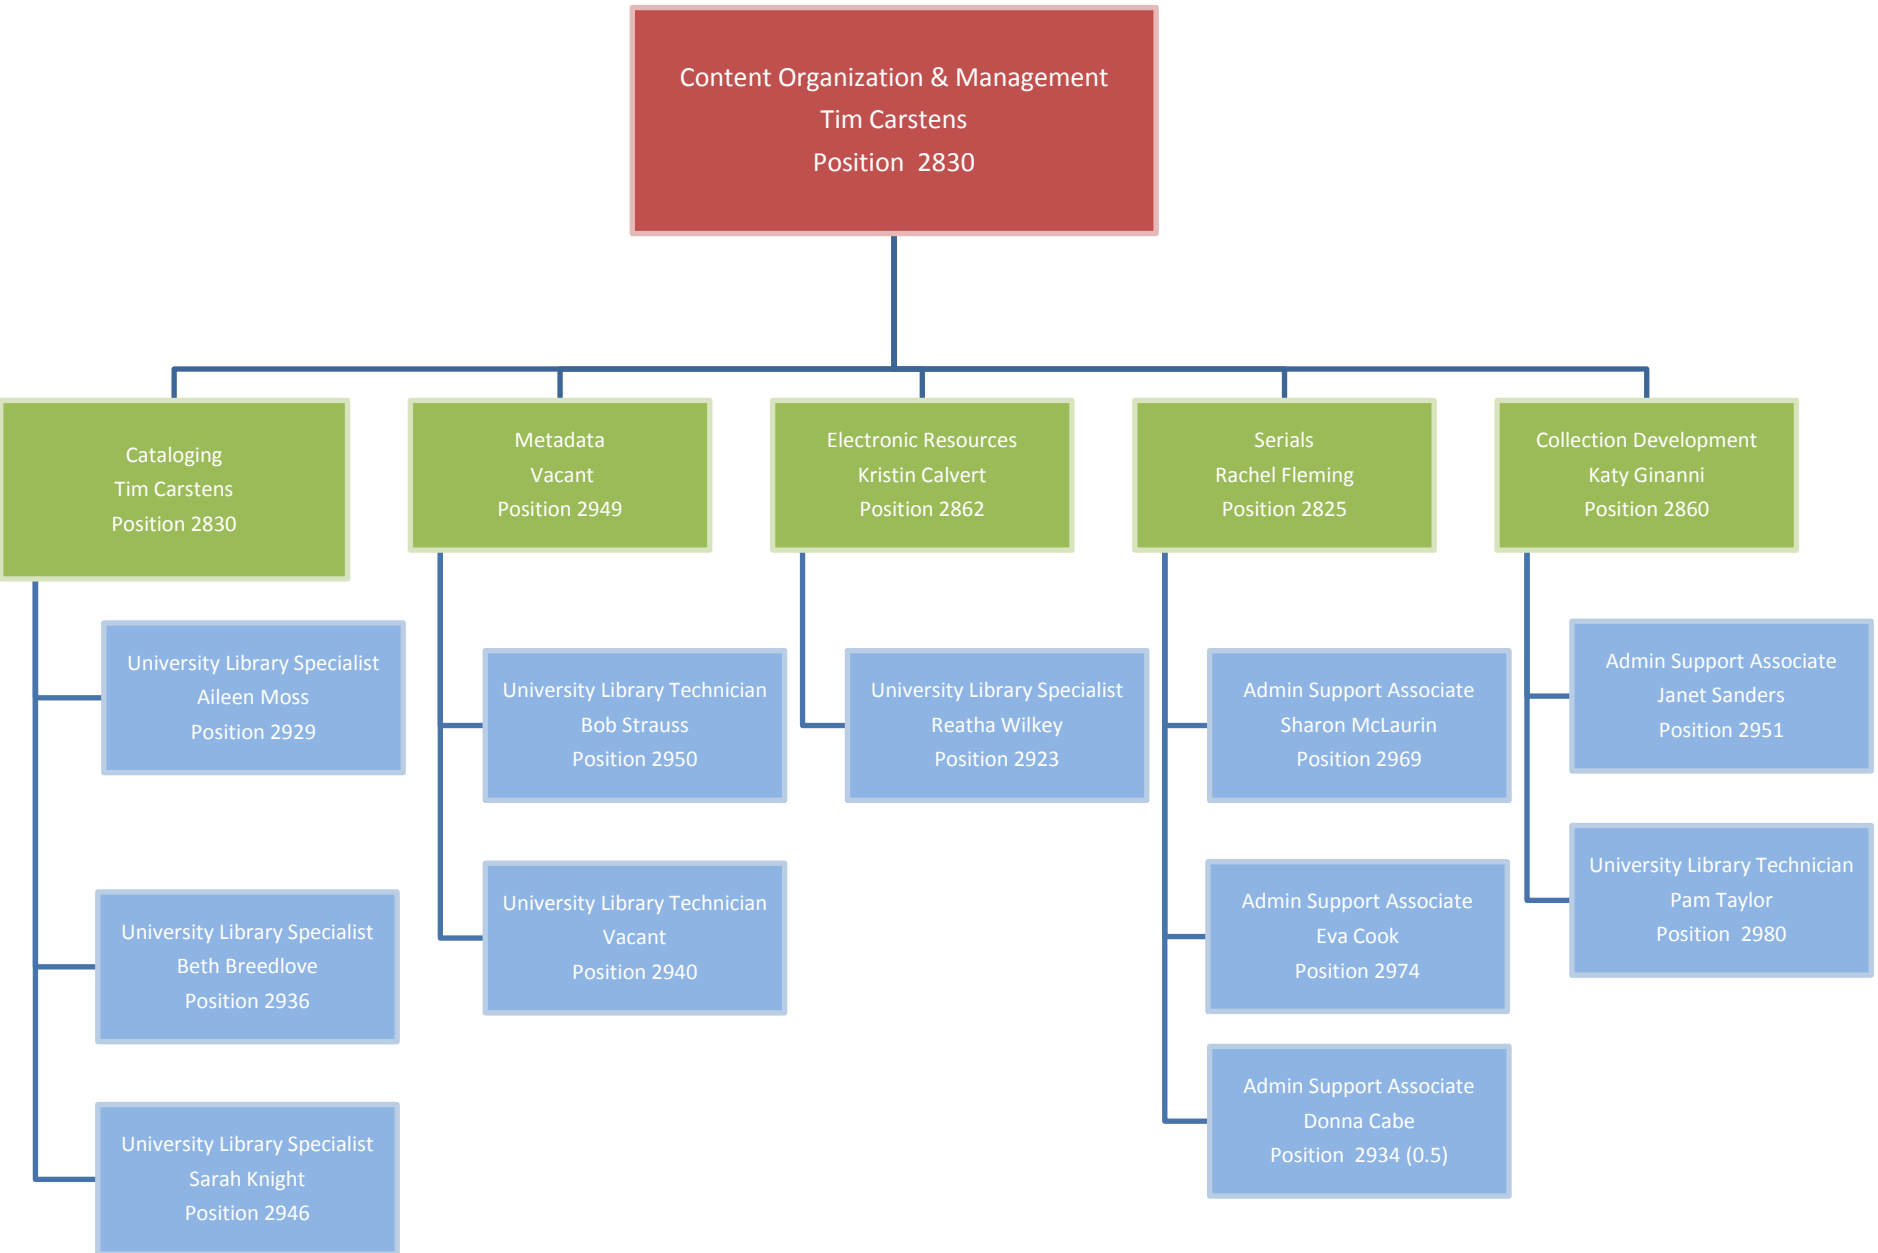

HUNTER LIBRARY ORGANIZATIONAL CHART

Legend:

Purple: Office of the Dean

Red: Department

Green: Programs

Dark blue: Units

Light blue: Individual

Office of the Dean

Special Collections

Content Organization & Management

Research & Instruction Services

Digital, Access & Technology Services