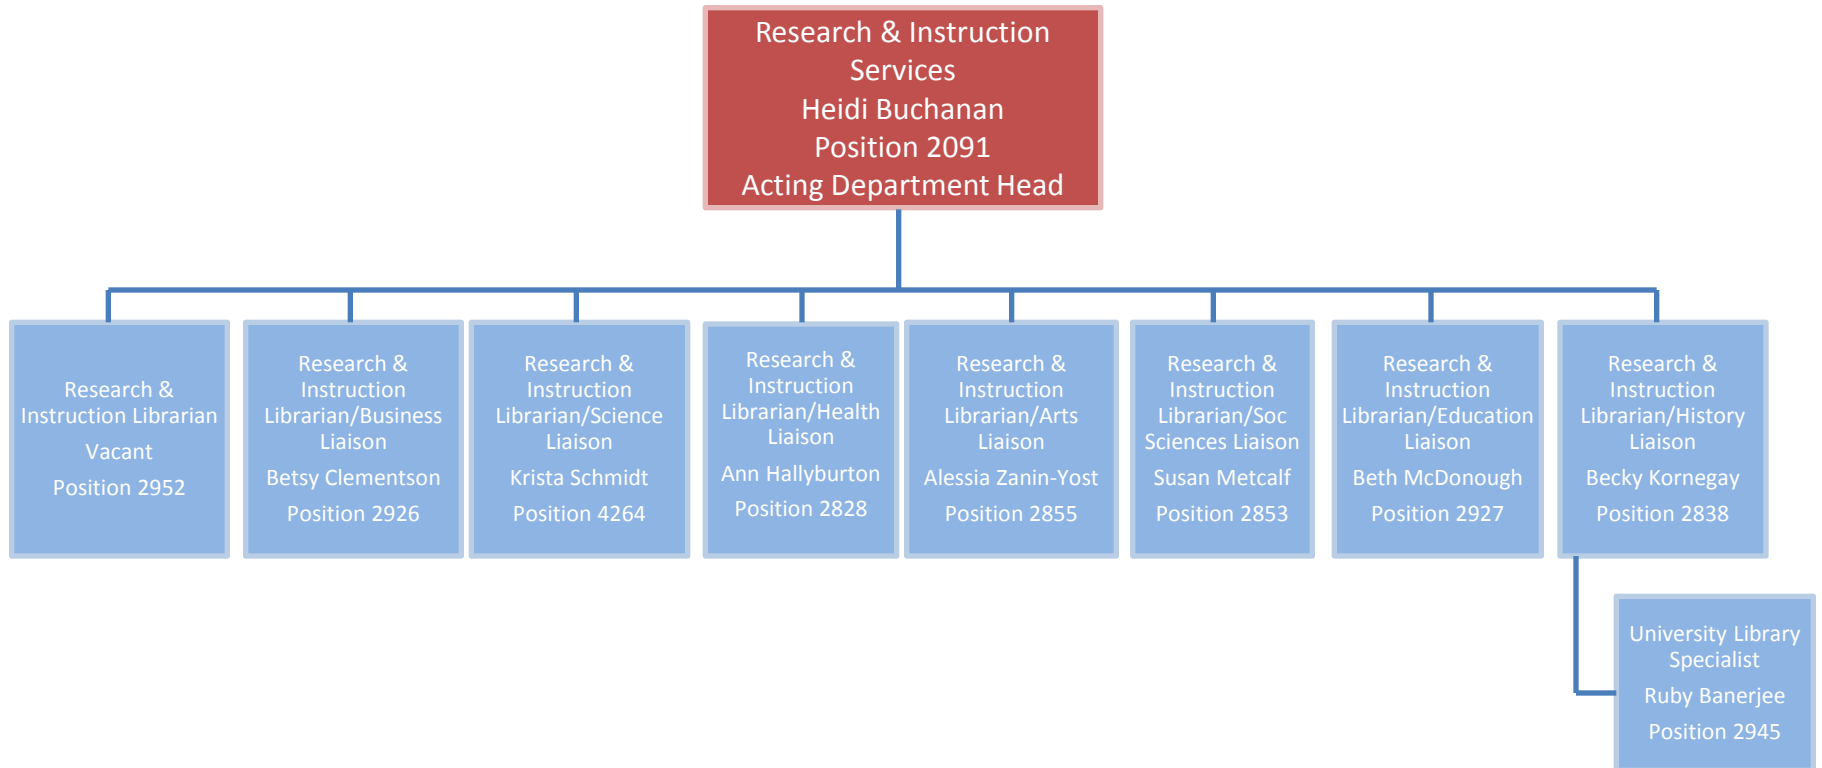

Research & Instruction Services